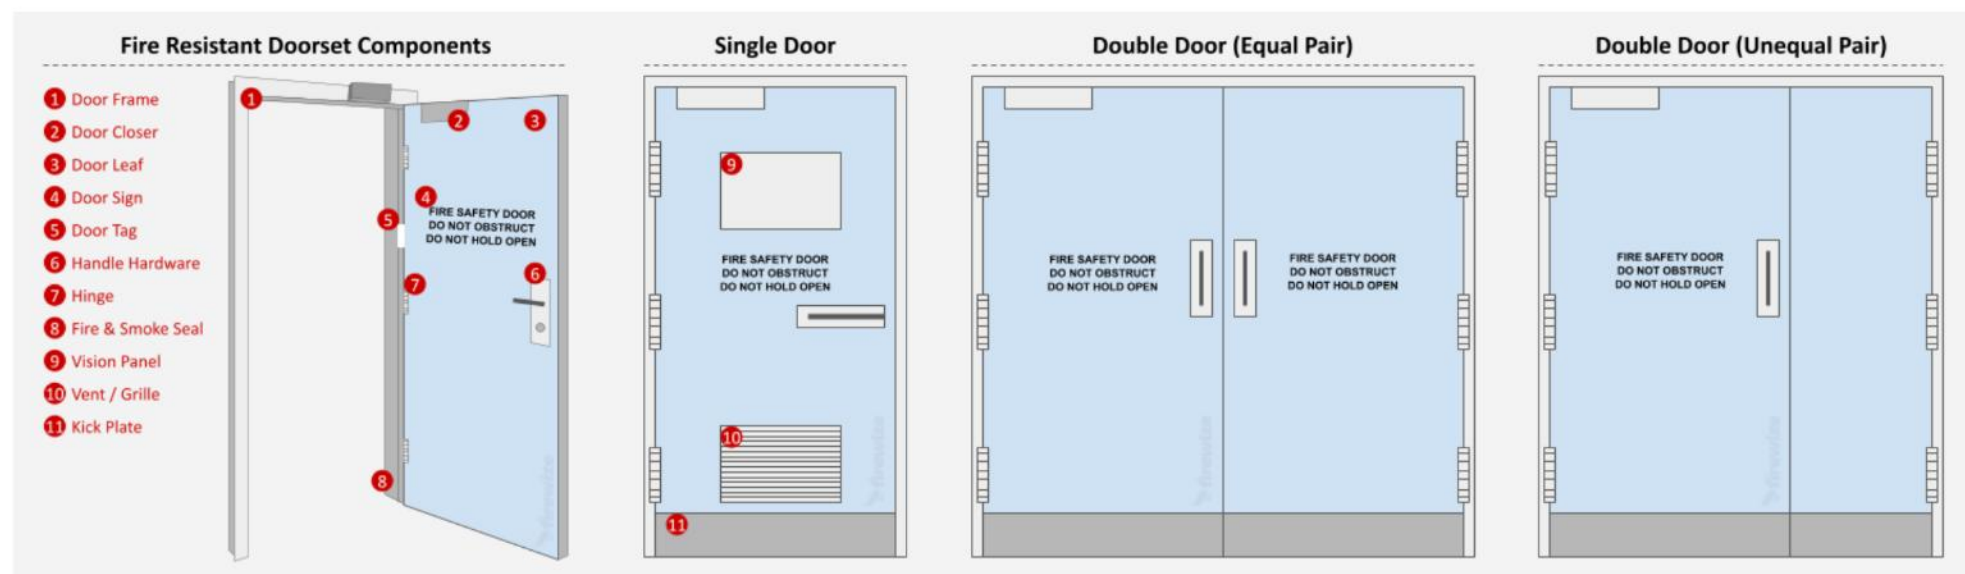

A complete fire-rated doorset — every component fitted to the required rating, in single, equal-pair and unequal-pair configurations.

SETS WE INSTALL

From veneer *to steel.*