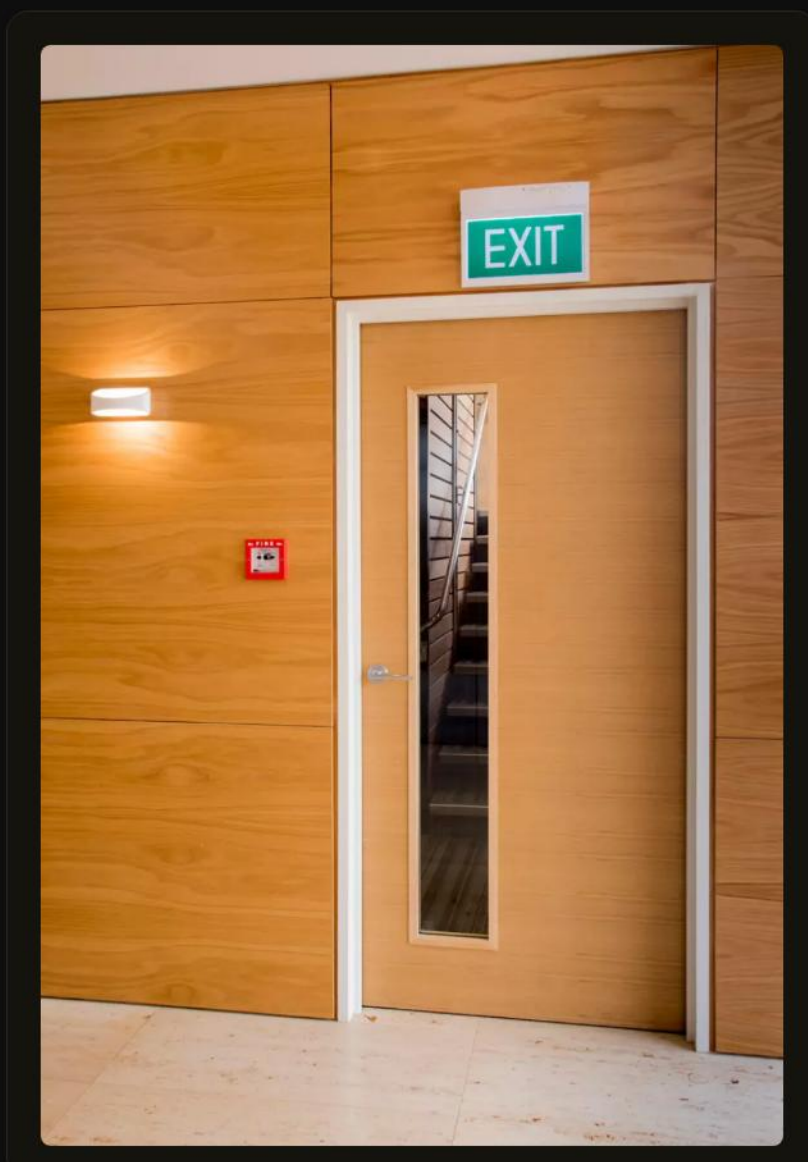

Melbourne's fire door specialists.

Complete supply and install of fire-rated doorsets — veneer or metal-clad, single or double — with the exit systems, closers, drop seals and compliant hardware to match the rating. The door, the new jamb, the hardware and the compliance, handled by one team.

Fire-rated door · vision panel & exit signage · supplied and installed by Doors Replaced

COMPLETE FIRE DOORSETS

Supplied, installed, *signed off.*

No juggling trades and no half-jobs. We handle the whole doorset end to end — and hand you the compliance paperwork at the finish.